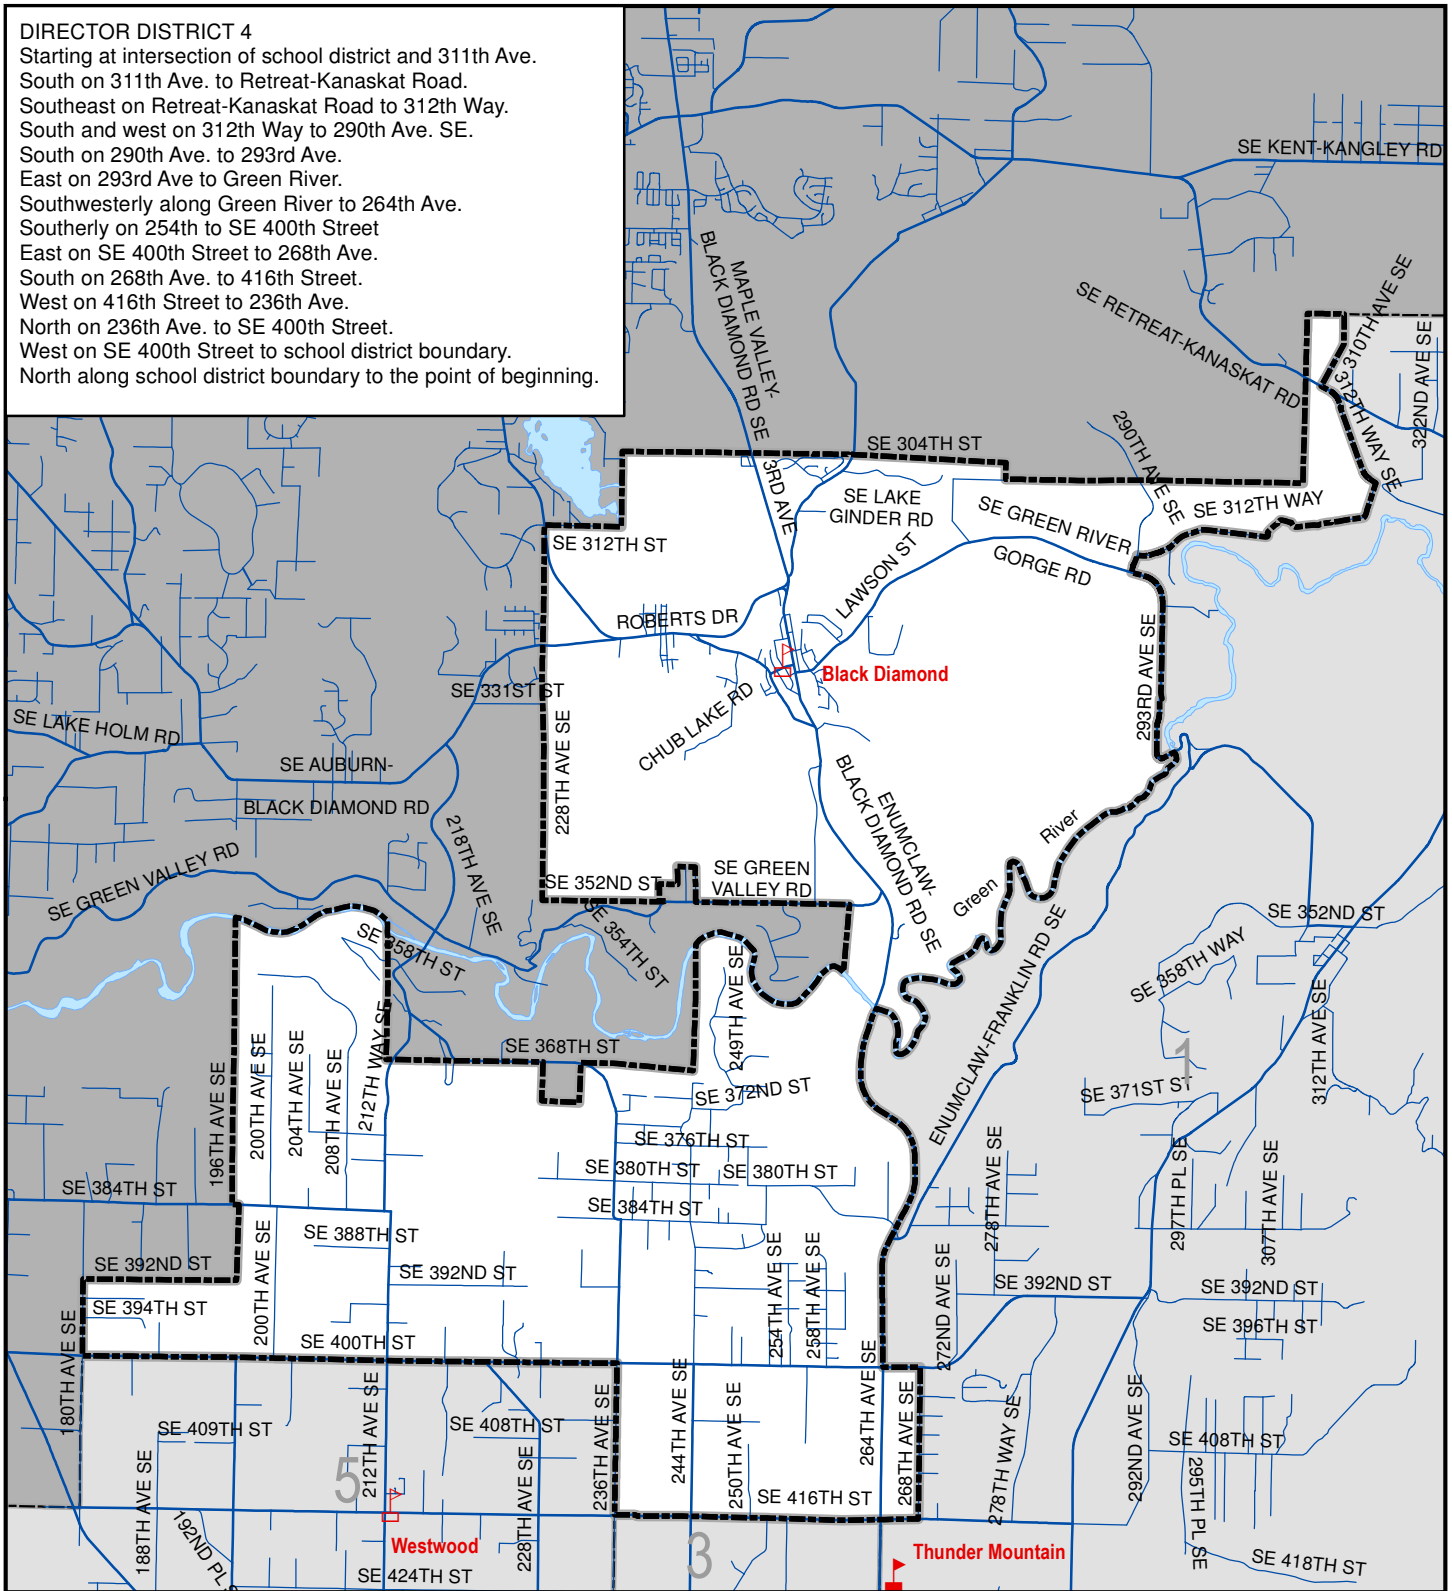

**DIRECTOR DISTRICT 4**  
 Starting at intersection of school district and 311th Ave.  
 South on 311th Ave. to Retreat-Kanaskat Road.  
 Southeast on Retreat-Kanaskat Road to 312th Way.  
 South and west on 312th Way to 290th Ave. SE.  
 South on 290th Ave. to 293rd Ave.  
 East on 293rd Ave to Green River.  
 Southwesterly along Green River to 264th Ave.  
 Southerly on 254th to SE 400th Street  
 East on SE 400th Street to 268th Ave.  
 South on 268th Ave. to 416th Street.  
 West on 416th Street to 236th Ave.  
 North on 236th Ave. to SE 400th Street.  
 West on SE 400th Street to school district boundary.  
 North along school district boundary to the point of beginning.

# Enumclaw School District Director District 4

-  Director District 4
-  Other Director District
-  Elementary School
-  Junior High/Middle School
-  High School
-  Roads

**King County**  
**GIS CENTER**

September 27, 2011

The information included on this map has been compiled by King County staff from a variety of sources and is subject to change without notice. King County makes no representations of warranties, express or implied, as to the accuracy, completeness, timeliness, or rights to the use of such information. King County shall not be liable for any general, special, indirect, incidental, or consequential damages including, but not limited to, lost revenues or lost profits resulting from the use or misuse of the information contained on this map. Any sale of this map or information on this map is prohibited except by written permission of King County.